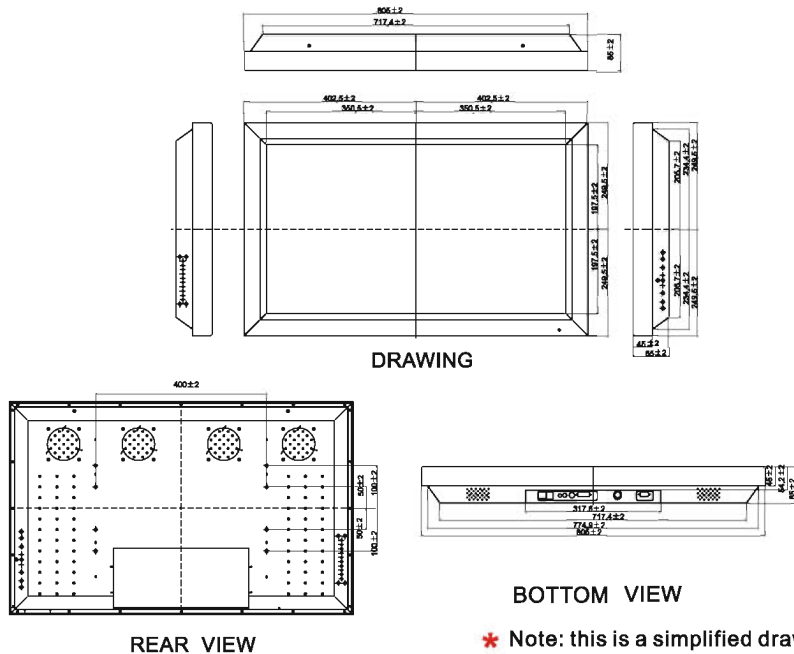

Network Player Gold (SD)

32"

MODEL NAME:W32LS01-CHA1PG

CHASSIS TYPE

Mechanical Drawing

Product Outlook

* Note: this is a simplified drawing and some components are not marked in detail. Please contact our sales representative if you need further product information.

System Specifications

LCD Optical Spec:

- Active Display Area : 697.685mm(H)X392.256mm(V)
- Pixel Pitch : 0.51075mmx0.51075mm
- Number of Pixels : 1366x768
- Contrast Ratio : 2000:1
- Display Color : 16.7M(8bits/color)
- Brightness(cd/m2) : 450
- View Angle(CR>=10) : -89~89(H);-89~89(V)

Input/Output:

- Output
 - Audio Output : 2 x 2W speakers
 - Video Output : 1 x DVI output to another monitor
- Network connection
 - Ethernet LAN : 1 x RJ45-10/100/Mbps

General/Content:

- **General**
 - Storage Media : CF(512MB Optional with bigger capacity) (Need to be Linux ext2 format)
 - Content Update : Ethernet/WLAN/USB flash drive
 - VESA Mounting : Yes
 - Mechanical : Chassis
- **Content**
 - Video Format Support : MPEG1,MPEG2,MPEG4
 - Graphic Forma Support : JPEG,BMP
 - Text Banner : Variable scrolling speed and position Support