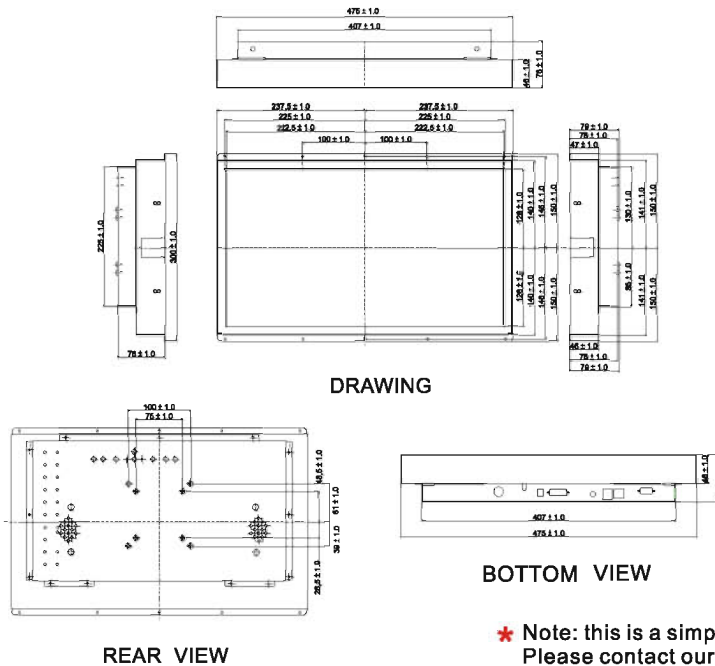

Network Player Gold (SD)

20"

MODEL NAME:W20LS01-OFA3PG

OPEN FRAME TYPE

Mechanical Drawing

Product Outlook

* Note: this is a simplified drawing and some components are not marked in detail. Please contact our sales representative if you need further product information.

System Specifications

LCD Optical Spec:

- Active Display Area : 443.6mm(H)X249.41mm(V)
- Pixel Pitch : 0.325mmx0.3255mm
- Number of Pixels : 1366x768(dots)
- Contrast Ratio : 600:1
- Display Color : 16.2M(6bits+FRC)
- Brightness(cd/m2) : 450
- View Angle(CR>=10) : -80~80(H);-60~80(V)

Input/Output:

- Output
 - Audio Output : 2 x 2W speakers
 - Video Output : 1 x DVI output to another monitor
- Network connection
 - Ethernet LAN : 1 x RJ45-10/100/Mbps

General/Content:

- **General**
 - Storage Media : CF(512MB Optional with bigger capacity) (Need to be Linux ext2 format)
 - Content Update : Ethernet/WLAN/USB flash drive
 - VESA Mounting : Yes
 - Mechanical : Open Frame
- **Content**
 - Video Format Support : MPEG1,MPEG2,MPEG4
 - Graphic Forma Support : JPEG,BMP
 - Text Banner : Variable scrolling speed and position Support