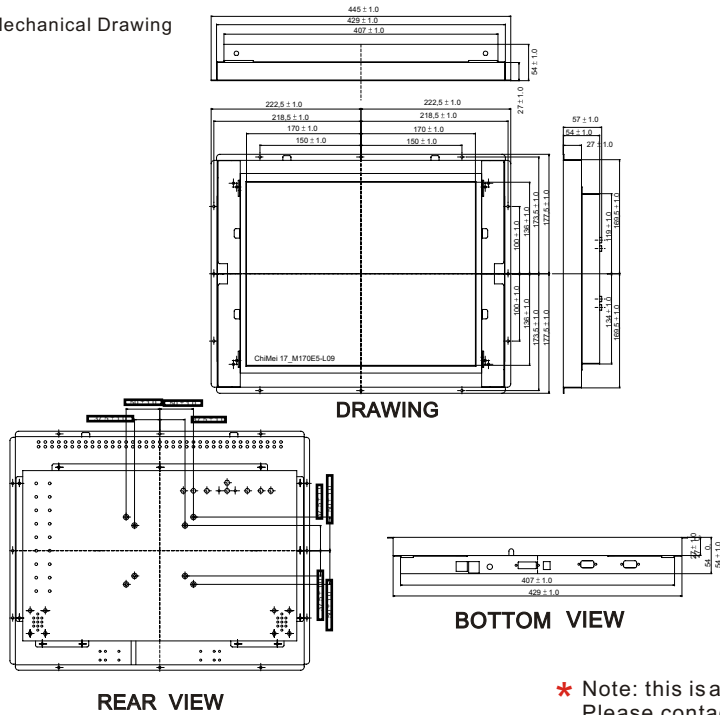

Network Player Plus

17"

MODEL NAME:R17LS01-OFM1PP

OPEN FRAME TYPE

Mechanical Drawing

Product Outlook

* Note: this is a simplified drawing and some components are not marked in detail. Please contact our sales representative if you need further product information.

System Specifications

LCD Optical Spec:

- Active Display Area : 337.92mm(H)X270.34mm(V)
- Pixel Pitch : 0.264mmx0.264mm
- Number of Pixels : 1280x1024
- Contrast Ratio : 800:1
- Display Color : 16.7M(6bits+FRC)
- Brightness(cd/m2) : 300
- View Angle(CR>=10) : -80~80(H);-80~80(V)