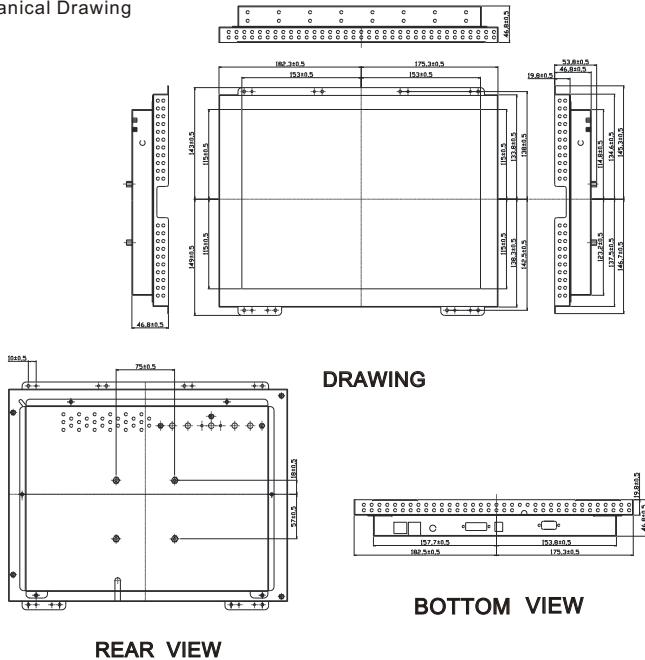

Network Player Plus

15"

MODEL NAME:R15LS01-OFC3PP

OPEN FRAME TYPE

Mechanical Drawing

Product Outlook

* Note: this is a simplified drawing and some components are not marked in detail. Please contact our sales representative if you need further product information.

System Specifications

LCD Optical Spec:

- Active Display Area : 304.1mm(H)X228.1mm(V)
- Pixel Pitch : 0.297mmx0.297mm
- Number of Pixels : 1024x768(dots)
- Contrast Ratio : 500:1
- Display Color : 16.2M(6bits+FRC)
- Brightness(cd/m2) : 250
- View Angle(CR>=10) : -70~70(H);-60~60(V)

General/Content:

- **General**
 - Storage Media : CF(512MB Optional with bigger capacity) (Need to be Linux ext2 format)
 - Content Update : Ethernet/WLAN/USB flash drive
 - VESA Mounting : Yes
 - Mechanical : Open Frame
- **Content**
 - Video Format Support : MPEG1,MPEG2,MPEG4
 - Graphic Forma Support : JPEG,BMP
 - Text Banner : Variable scrolling speed and position Support