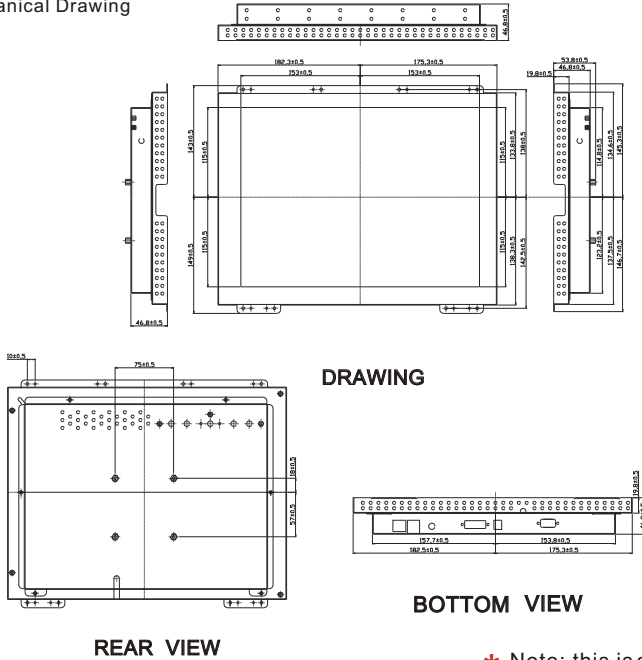

Network Player Gold (SD)

15"

MODEL NAME:R15LS01-OFC3PG

OPEN FRAME TYPE

Mechanical Drawing

Product Outlook

* Note: this is a simplified drawing and some components are not marked in detail. Please contact our sales representative if you need further product information.

System Specifications

LCD Optical Spec:

- Active Display Area : 304.1mm(H)X228.1mm(V)
- Pixel Pitch : 0.297mmx0.297mm
- Number of Pixels : 1024x768(dots)
- Contrast Ratio : 500:1
- Display Color : 16.2M(6bits+FRC)
- Brightness(cd/m2) : 250
- View Angle(CR>=10) : -70~70(H);-60~60(V)

General/Content:

- **General**
 - Storage Media : CF(512MB Optional with bigger capacity) (Need to be Linux ext2 format)
 - Content Update : Ethernet/WLAN/USB flash drive
 - VESA Mounting : Yes
 - Mechanical : Open Frame
- **Content**
 - Video Format Support : MPEG1,MPEG2,MPEG4
 - Graphic Forma Support : JPEG,BMP
 - Text Banner : Variable scrolling speed and position Support