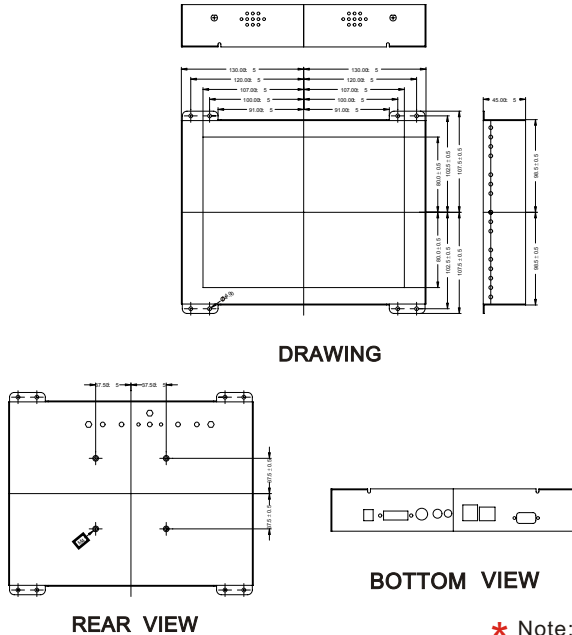

Network Player Plus

10.4"

MODEL NAME:R10LS01-OFM2PP

OPEN FRAME TYPE

Mechanical Drawing

Product Outlook

* Note: this is a simplified drawing and some components are not marked in detail. Please contact our sales representative if you need further product information.

System Specifications

LCD Optical Spec:

- Active Display Area : 211.2mm(H)X158.4mm(V)
- Pixel Pitch : 0.264mmx0.264mm
- Number of Pixels : 800x600(dots)
- Contrast Ratio : 500:1
- Display Color : 16.7M(8bits/color)
- Brightness(cd/m2) : 400
- View Angle(CR>=10) : -70~70(H);-60~50(V)