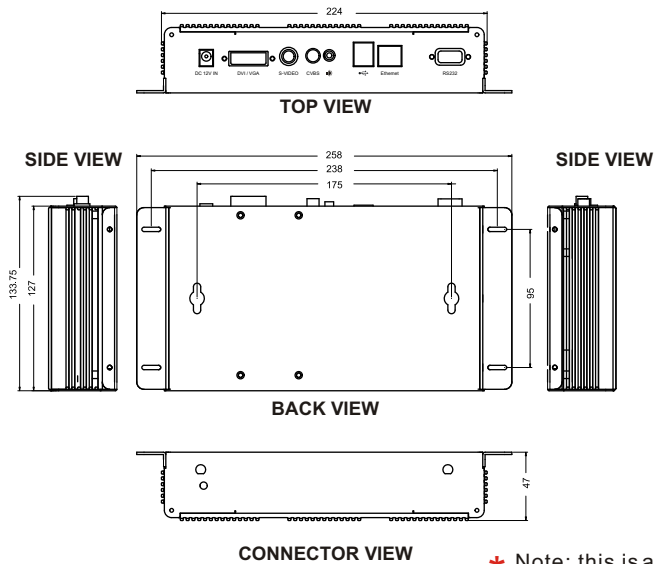

Network Player Gold (SD)

MSS350 BOX

BOX Mechanical Drawing

* Note: this is a simplified drawing and some components are not marked in detail. Please contact our sales representative if you need further product information.

System Specifications

General :

- Dimensions : 224(W)×127(H)×47(D) mm
- Weight : Approx. 1.0kg
- Storage Media : 512 MB, Optional with bigger capacity up to (40GB)
(Need to be Linux ext2 format)
- USB Port : USB 2.0 for Flash Storage Drive
- Content Update : Ethernet/WLAN/USB flash drive