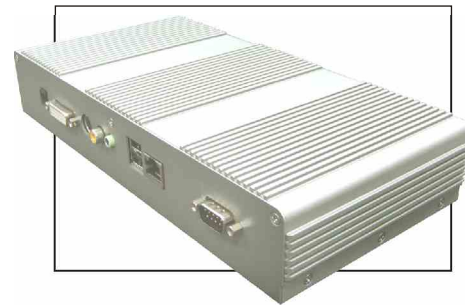

Network Player Gold (SD)

MSS350 BOX

BOX Mechanical Drawing

* Note: this is a simplified drawing and some components are not marked in detail. Please contact our sales representative if you need further product information.

System Specifications

General :

- Dimensions : 224(W)×127(H)×47(D) mm
- Weight : Approx. 1.0kg
- Storage Media : 512 MB, Optional with bigger capacity up to (40GB)
(Need to be Linux ext2 format)
- USB Port : USB 2.0 for Flash Storage Drive
- Content Update : Ethernet/WLAN/USB flash drive